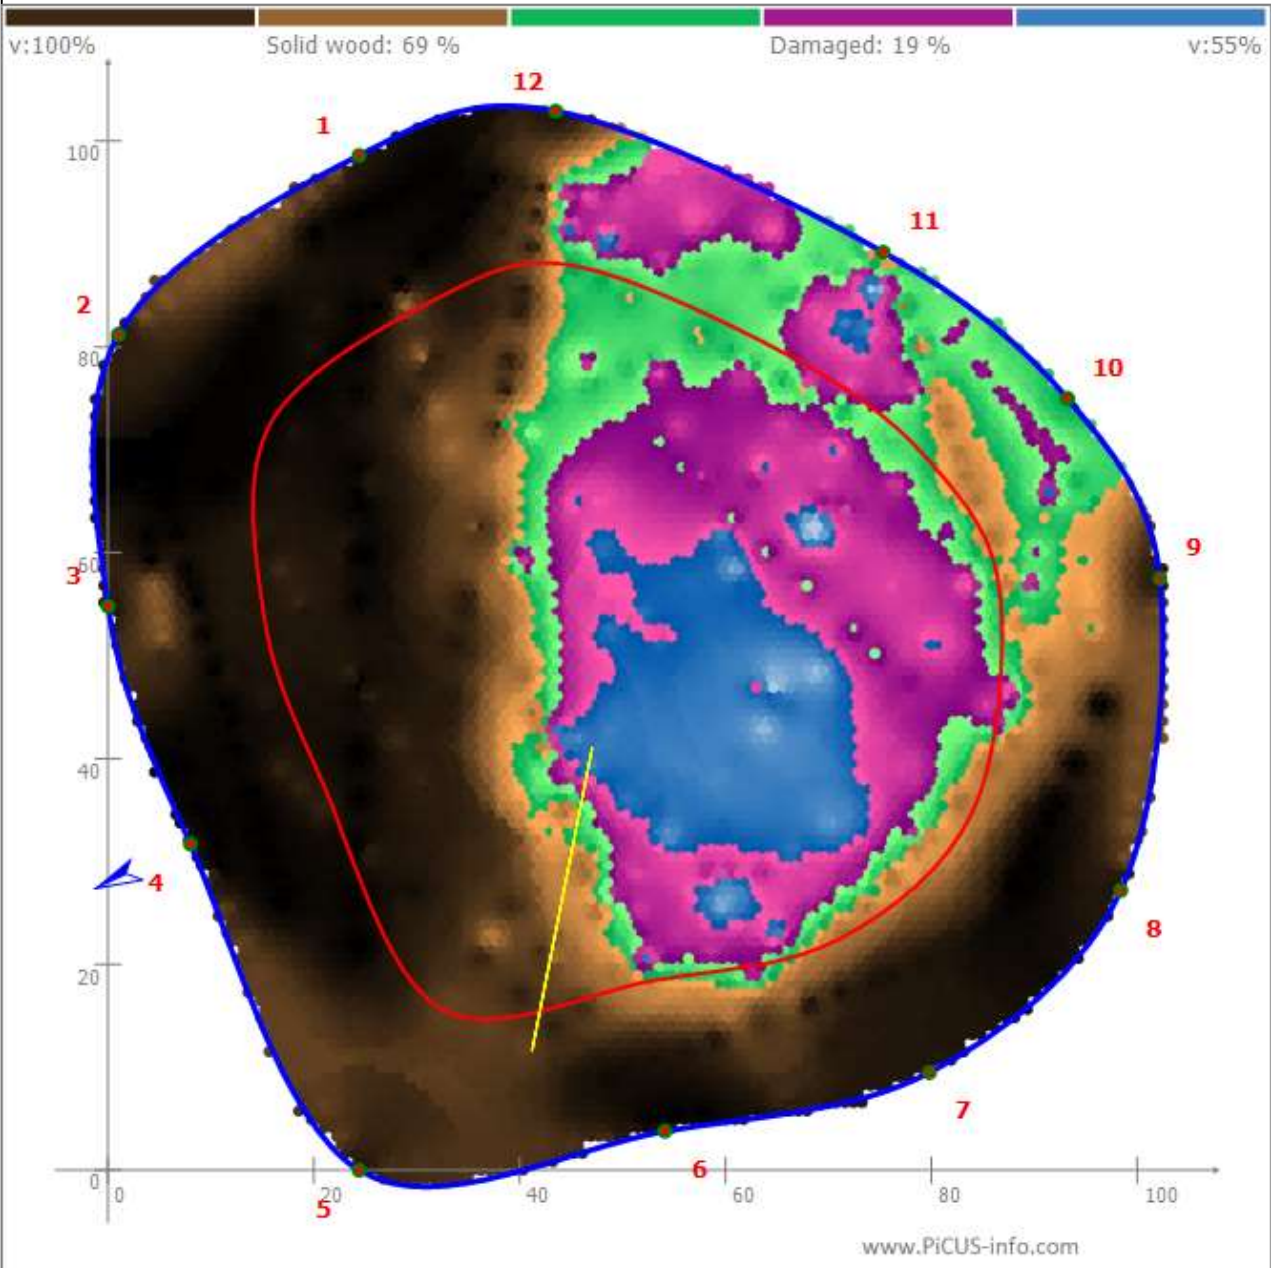

Tree species:	Atlas cedar	Tree height [m]:	20
Town:	The Green	North at measuring point:	4
Neighbourhood:	Doddiscombsleigh	Crown spread [m]:	
Road:		Position of measuring point 1:	0
		Trunk circumference (130cm height)[cm]:	
Number of tree:	1	Tomography level at height [cm]:	25
Measure date:	10/22/2022 12:47:00 PM		

Comments:

Decay is reasonably extensive at measure level..

Suggest reducing the leverage on the stem by lowering tree height or complete removal.